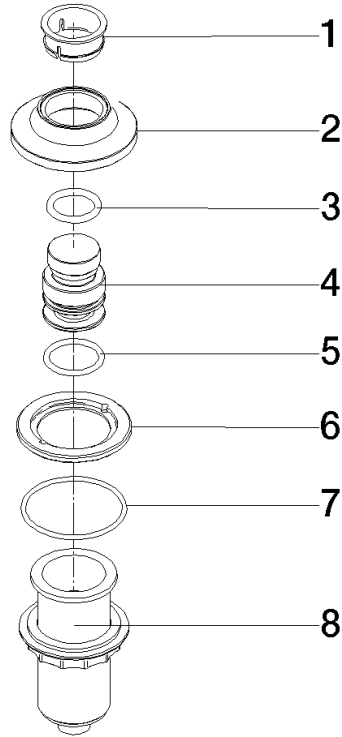

For more information go to [www.insinkerator.com](http://www.insinkerator.com)

	Chrome	10 713 809-00
	Brushed Platinum	10 713 809-06
	Platinum	10 713 809-08
	Durabross (23kt Gold)	10 713 809-09
	Dark Chrome	10 713 809-19
	Brushed Durabross (23kt Gold)	10 713 809-28
	Matte Black	10 713 809-33
	Brushed Champagne (22kt Gold)	10 713 809-46
	Champagne (22kt Gold)	10 713 809-47
	Brushed Chrome	10 713 809-93
	Brushed Dark Platinum	10 713 809-99

10 713 809

mm [inches]

10 713 809

Parts for other finishes can be found here: Brushed Platinum

Spare parts list

No.	Item Number	Name	Quantity used	Delivery time
1	09 28 10 141 90	sleeve	1	2
2	90 27 80 034 00-00	rosette	1	10
3	09 14 10 507 90	seal	1	2
4	90 21 33 052 00-00	Pushbutton	1	10
5	09 14 10 015 90	seal	1	2
6	90 24 01 033 00 90	ring	1	2
7	09 14 10 210 90	seal	1	2
8	04 30 01 186 00 90	sleeve	1	2